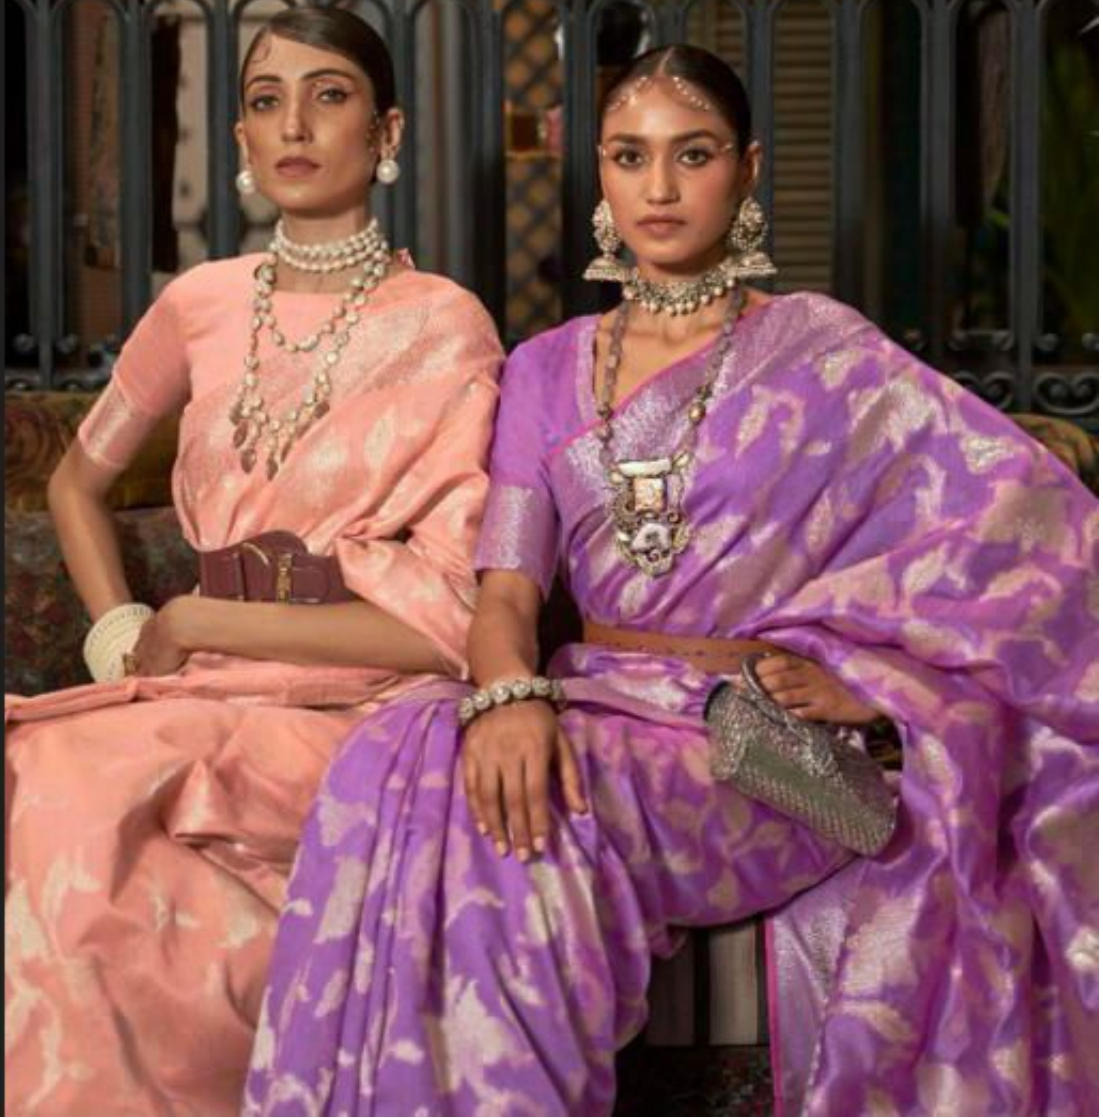

RAJTEX
Embroidery
for sarees | blouses | salwar

KISHIR SILK

PURE MODAL HANDLOOM WEAVING

RAJTEX
Embroidery
Pill cases | Lehenga | Silk sarees

KISHIR SILK
PURE MODAL HANDLOOM WEAVING

286001

RAJTEX
Embroidery
for sarees | blouses | salwar