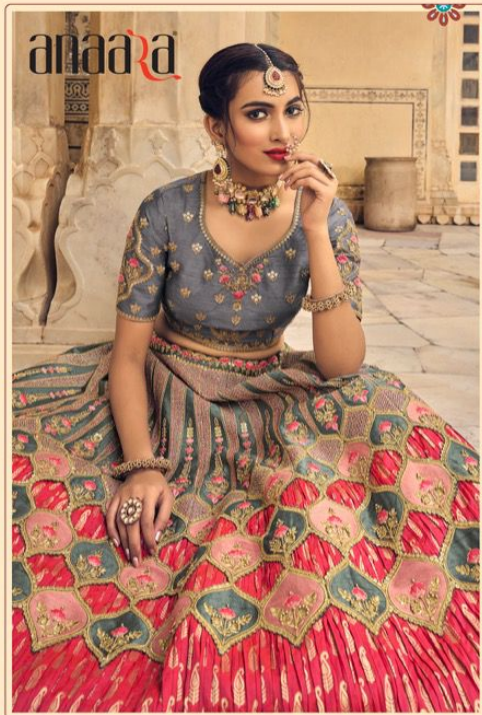

"CREATE YOUR OWN STYLE. LET BE UNIQUE FOR YOURSELF AND YET IDENTIFIABLE FOR OTHERS"