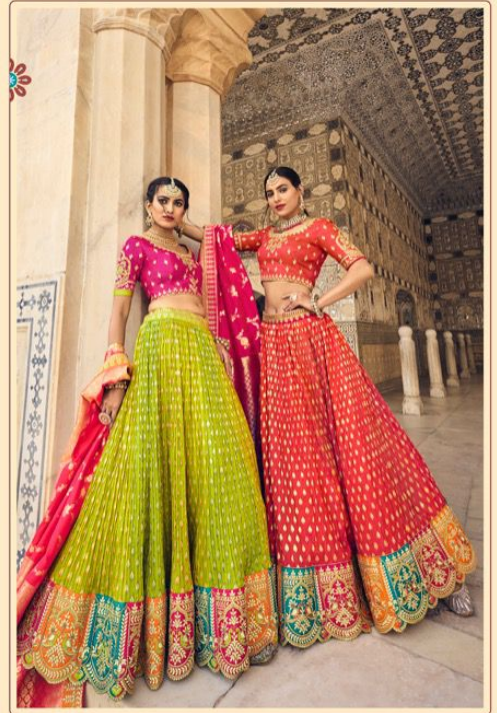

REAL FASHION IS SOMETHING YOU DON'T NEED-IT'S SOMETHING YOU WANT."

anaara