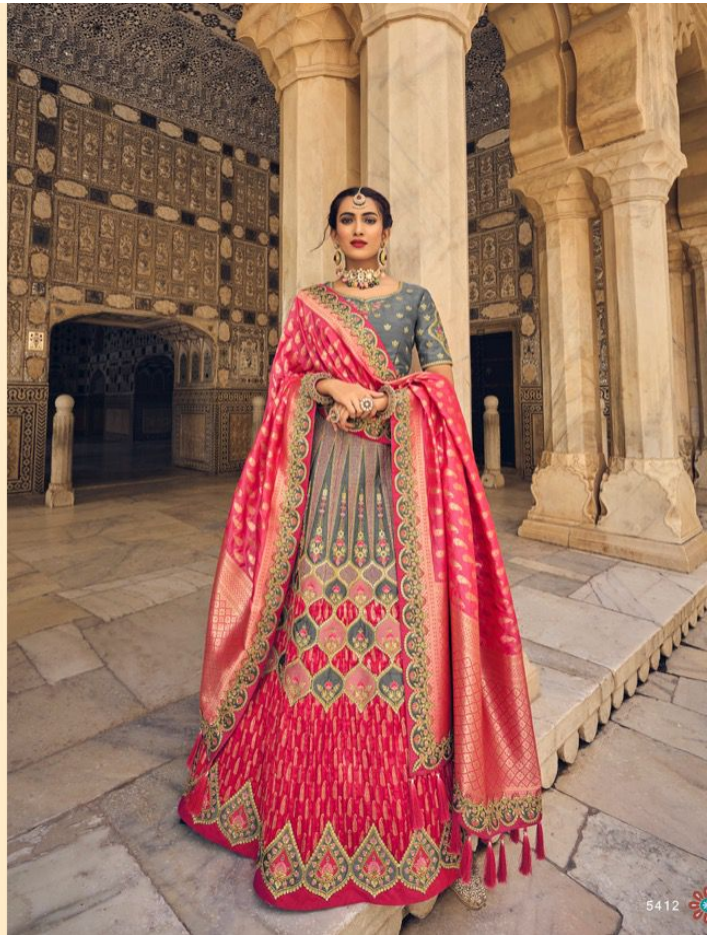

"CREATE YOUR OWN STYLE. LET BE UNIQUE FOR YOURSELF AND YET IDENTIFIABLE FOR OTHERS"