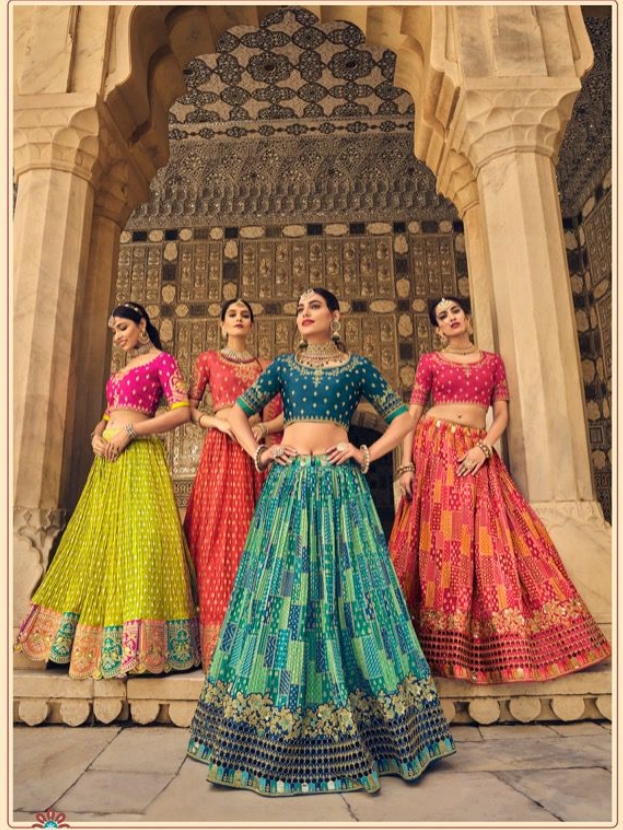

anaara

STYLE IS A WAY TO SAY WHO YOU ARE
WITHOUT HAVING TO SPEAK.