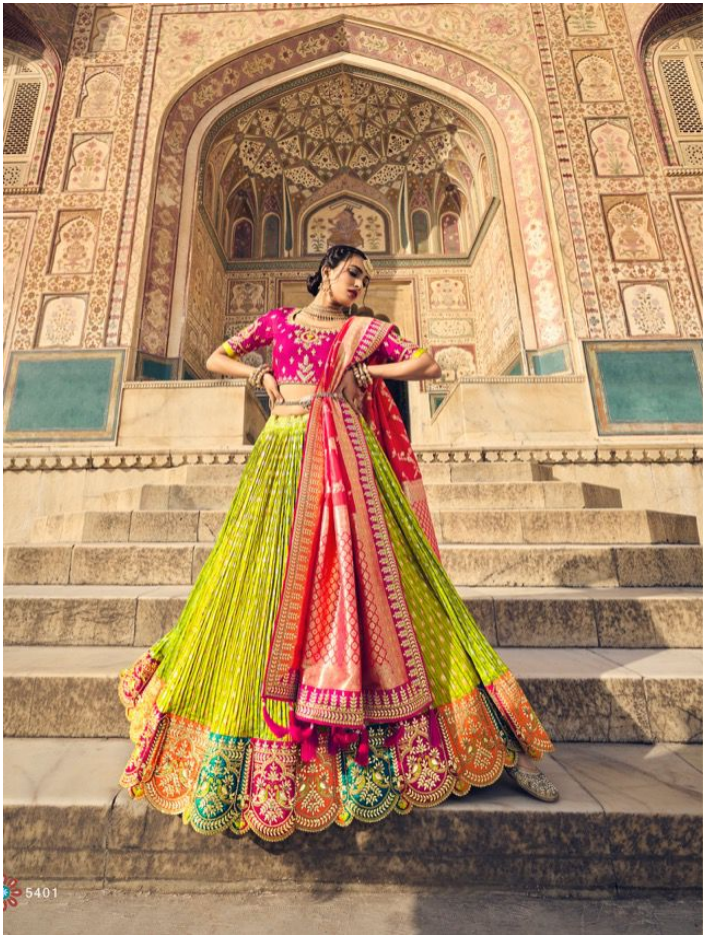

anaara

"CLOTHES MEAN NOTHING UNTIL SOMEONE LIVE IN THEM"

5402

5401

anaara

IF YOU LOVE SOMETHING WEAR IT ALL THE TIME. FIND THINGS THAT SUIT YOU. THAT'S HOW YOU LOOK EXTRAORDINARY.

|| TathvaTM ||

DESIGN NO	DESCRIPTION	PRICE
TE-5401	CHANYA CHOLI	5775/-
TE-5402	CHANYA CHOLI	5775/-
TE-5403	CHANYA CHOLI	6025/-
TE-5404	CHANYA CHOLI	7385/-
TE-5405	CHANYA CHOLI	7385/-
TE-5406	CHANYA CHOLI	6255/-
TE-5407	CHANYA CHOLI	6225/-
TE-5408	CHANYA CHOLI	6225/-
TE-5409	CHANYA CHOLI	4325/-
TE-5410	CHANYA CHOLI	5795/-
TE-5411	CHANYA CHOLI	6475/-
TE-5412	CHANYA CHOLI	6475/-
	TOTAL	74120/-
	12% GST EXTRA ON ABOVE RATE	